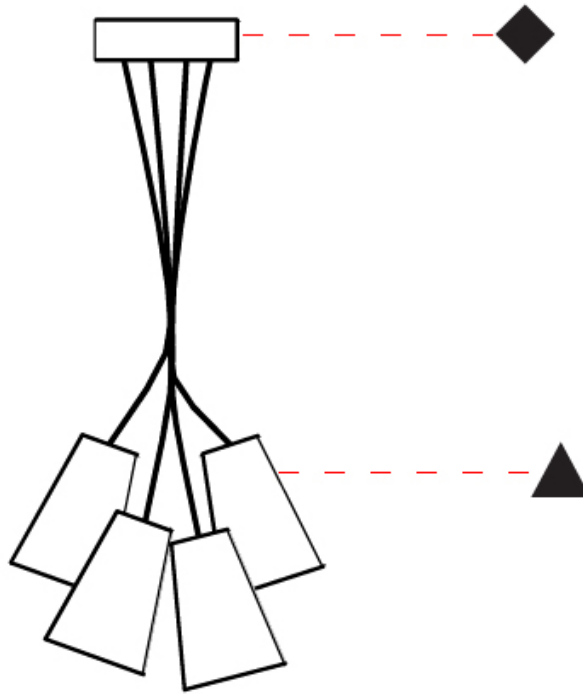

BOUQUET SUSPENSION

D111094-

PROJECT	_____
TYPE	_____
SPECIFIER	_____
QUANTITY	_____
DATE	_____